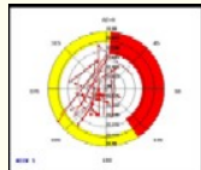

Performance Metrics Keck Observatory

Shui Hung Kwok

12/8/2016

Duty-Cycle Metrics

- From Events to Activities

Telescope Telemetry Data

[Metrics 2](#)

[Tickets Stats](#)

[4 Wks Tickets](#)

[Day by day](#)

[Seeing Histogram](#)

[FWHM](#)

[Guider / Centroids](#)
[TrackErr1 / TrackErr2](#)

[Slew targets](#)

[Science Time](#)

[Top Performers](#)

[Air Traffic / Stats](#)
[Flightaware Live](#)

[K1 AO Laser Log](#)

Example: Pointing Performance and Metrics

How to measure the pointing performance?

User feedback:
how many
complaints

Direct
measurement:
pointing test

Indirect
measurement:
time spent on
pointing

User feedback: Time lost tickets

Direct measurement: Pointing tests

Indirect measurement:

- How much time spent on pointing?
 - Let's count the number of pointing stars