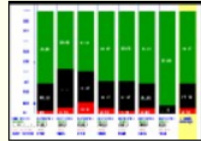

Performance Metrics Keck Observatory

Shui Hung Kwok

12/8/2016

Duty-Cycle Metrics

- From Events to Activities

Telescope Telemetry Data

[Metrics 2](#)

[Tickets Stats](#)

[4 Wks Tickets](#)

[Day by day](#)

[Seeing Histogram](#)

[FWHM](#)

[Guider / Centroids](#)
[TrackErr1 / TrackErr2](#)

[Slew targets](#)

[Science Time](#)

[Top Performers](#)

[Air Traffic / Stats](#)
[Flightaware Live](#)

[K1 AO Laser Log](#)

Example: Pointing Performance and Metrics

How to measure the pointing performance?

User feedback:
how many
complaints

Direct
measurement:
pointing test