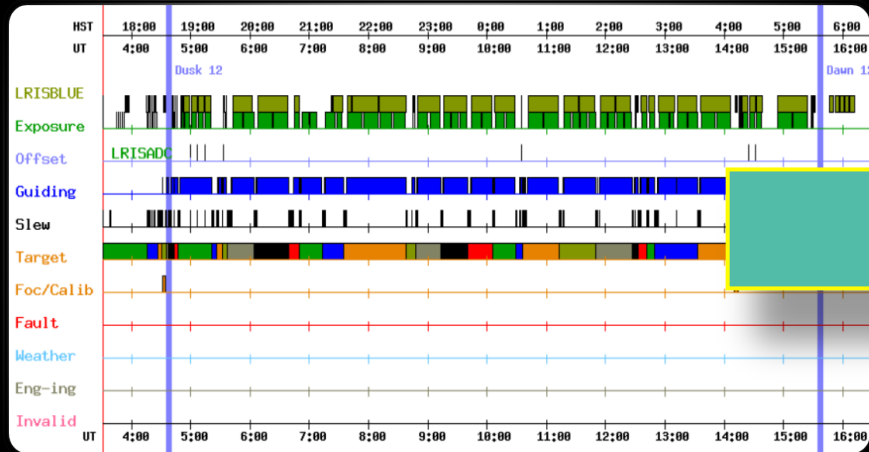

Performance Metrics Keck Observatory

Shui Hung Kwok

12/8/2016

Duty-Cycle Metrics

- From Events to Activities

Telescope Telemetry Data

[Metrics 2](#)

[Tickets Stats](#)

[4 Wks Tickets](#)

[Day by day](#)

[Seeing Histogram](#)

[FWHM](#)

[Guider / Centroids](#)
[TrackErr1 / TrackErr2](#)

[Slew targets](#)

[Science Time](#)

[Top Performers](#)

Indirect
measurement:
time spent on
pointing

User feedback: Time lost tickets

Direct measurement: Pointing tests

Indirect measurement:

- How much time spent on pointing?
 - Let's count the number of pointing stars

Raw Science Data Rate