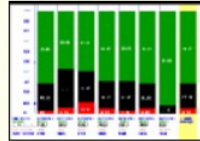

Performance Metrics Keck Observatory

Shui Hung Kwok

12/8/2016

Duty-Cycle Metrics

- From Events to Activities

Telescope Telemetry Data

[Metrics 2](#)

[Tickets Stats](#)

[4 Wks Tickets](#)

[Day by day](#)

[Seeing Histogram](#)

[FWHM](#)

[Guider / Centroids](#)
[TrackErr1 / TrackErr2](#)

[Slew targets](#)

[Science Time](#)

[Top Performers](#)

[Air Traffic / Stats](#)
[Flightaware Live](#)

[K1 AO Laser Log](#)

Example: Pointing Performance and Metrics

How to measure the pointing performance?

User feedback:
how many
complaints

Direct
measurement:
pointing test