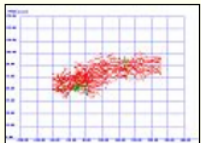

[4 Wks Tickets](#)

[Day by day](#)

[Seeing Histogram](#)

[FWHM](#)

[Guider / Centroids](#)
[TrackErr1 / TrackErr2](#)

[Slew targets](#)

[Science Time](#)

[Top Performers](#)

[Servo Error](#)
[Overview / Mtr Currs](#)

[CA/CE Chart / Histograms](#)

[MAGIQ Status](#)

[Guider Images](#)
[Webcam Images](#) [Videos](#)

[Met Logs](#)

[PRMO vs AZ / PRMO vs EL](#)

[LTCS Logs](#)

[PRMO Stats](#)

[Air Traffic / Stats](#)
[Flightaware Live](#)

[K1 AO Laser Log](#)

Example: Pointing Performance and Metrics

How to measure the pointing performance?

User feedback:
how many
complaints

Direct
measurement:
pointing test

Indirect
measurement:
time spent on
pointing

User feedback: Time lost tickets

Direct measurement: Pointing tests

Indirect measurement:

- How much time spent on pointing?
 - Let's count the number of pointing stars