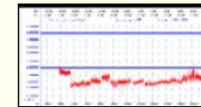

[4 Wks Tickets](#)

[Day by day](#)

[Seeing Histogram](#)

[FWHM](#)

[Guider / Centroids](#)
[TrackErr1 / TrackErr2](#)

[Slew targets](#)

[Science Time](#)

[Top Performers](#)

[Servo Error](#)
[Overview / Mtr Currs](#)

[CA/CE Chart / Histograms](#)

[MAGIQ Status](#)

[Guider Images](#)
[Webcam Images](#) [Videos](#)

[Met Logs](#)

[PRMO vs AZ / PRMO vs EL](#)

[LTCS Logs](#)

[PRMO Stats](#)

[Air Traffic / Stats](#)
[Flightaware Live](#)

[K1 AO Laser Log](#)

Example: Pointing Performance and Metrics

How to measure the pointing performance?

User feedback:
how many
complaints

Direct
measurement:
pointing test

Indirect
measurement:
time spent on
pointing

User feedback: Time lost tickets

Direct measurement: Pointing tests

Indirect measurement:

- How much time spent on pointing?
 - Let's count the number of pointing stars