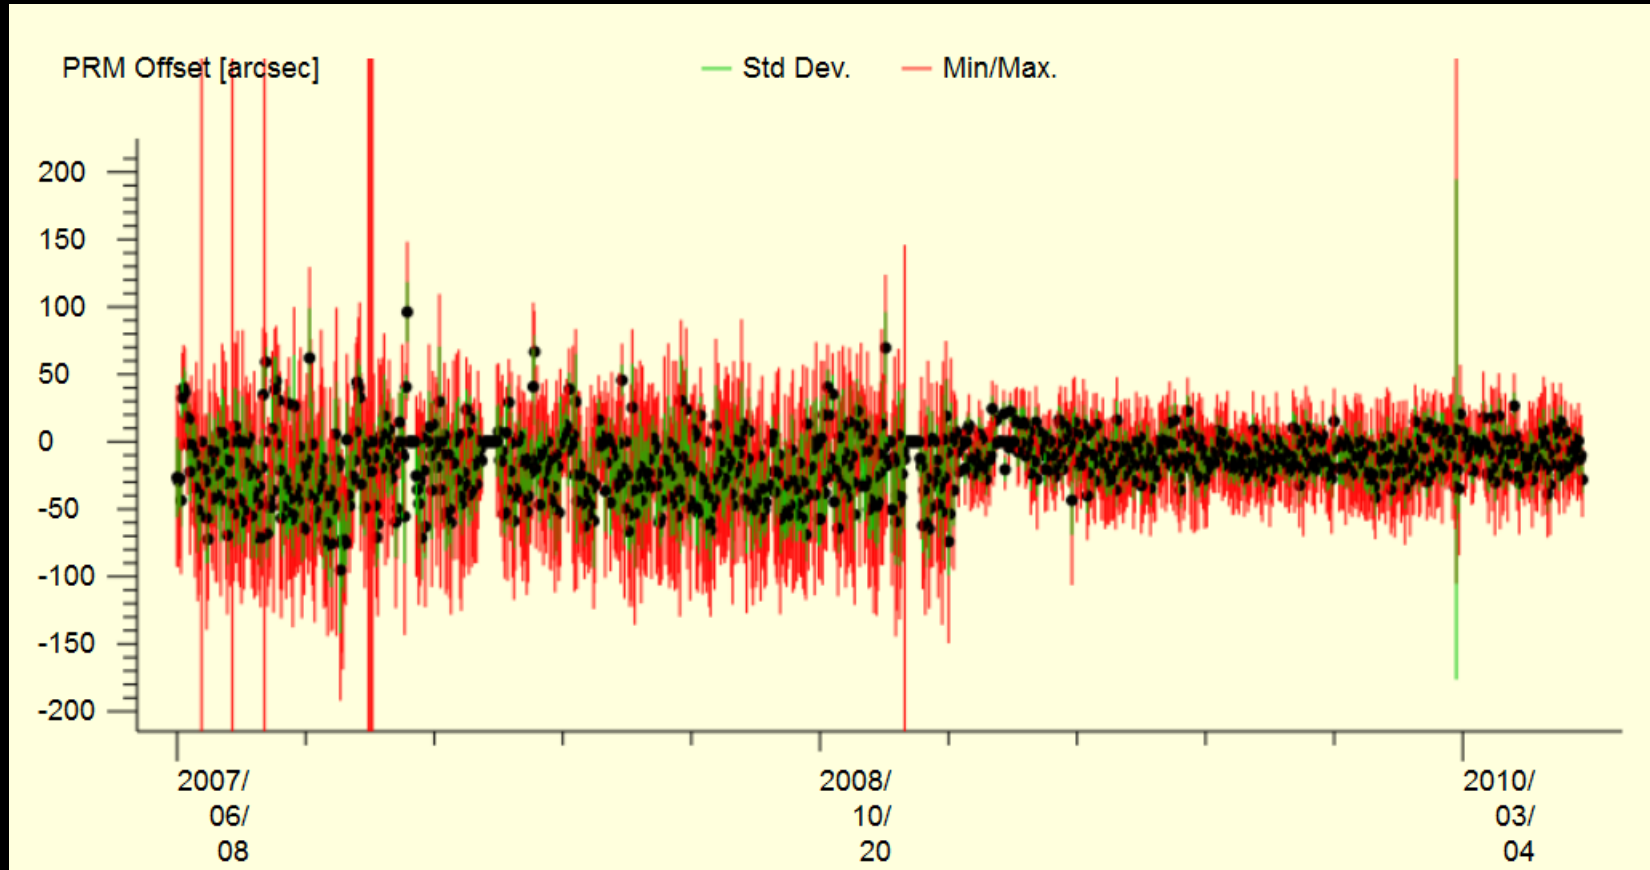

[Air Traffic / Stats](#)
[Flightaware Live](#)

[K1 AO Laser Log](#)

Example: Pointing Performance and Metrics

How to measure the pointing performance?

User feedback:
how many
complaints

Direct
measurement:
pointing test

Indirect
measurement:
time spent on
pointing

User feedback: Time lost tickets

Direct measurement: Pointing tests

Indirect measurement:

- How much time spent on pointing?
 - Let's count the number of pointing stars

Acquisition Times Keck 1 and Keck 2

Example: PRM Offsets

Example: ACS Actuator Monitoring

Act.#	Seg.#	Avg from Reset Day Avg Last 7 days	Diff -	Reset Date	Reset
92	31	187063.325 158769.333	28293.992	09/10/2014	Reset
93	31	223523.921 197783.667	25740.254	09/10/2014	Reset
26	9	193466.805 216674.000	23207.1948	06/23/2016	Reset
13	5	198793.274 179378.333	19414.9404	09/10/2014	Reset
91	31	158000.897 140574.833	17426.0639	09/10/2014	Reset
54	18	140828.806 125754.167	15074.6389	07/09/2014	Reset
50	17	183043.115 168484.000	14559.1145	06/28/2012	Reset
49	17	200248.067 187444.333	12803.7338	08/15/2014	Reset
15	5	109321.984 96917.833	12404.1507	09/10/2014	Reset
85	29	180946.923 170296.333	10650.5895	10/31/2012	Reset
17	6	213424.653 202706.833	10627.8195	09/26/2012	Reset