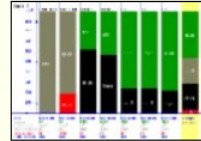

Performance Metrics Keck Observatory

Shui Hung Kwok

12/8/2016

Duty-Cycle Metrics

- From Events to Activities

Telescope Telemetry Data

[Metrics 2](#)

[Tickets Stats](#)

[4 Wks Tickets](#)

[Day by day](#)

[Seeing Histogram](#)

[FWHM](#)

[Guider / Centroids](#)
[TrackErr1 / TrackErr2](#)

[Slew targets](#)

[Science Time](#)

[Top Performers](#)

[Air Traffic / Stats](#)
[Flightaware Live](#)

[K1 AO Laser Log](#)

Example: Pointing Performance and Metrics

How to measure the pointing performance?

User feedback:
how many
complaints

Direct
measurement:
pointing test

Indirect
measurement:
time spent on
pointing

User feedback: Time lost tickets

Direct measurement: Pointing tests

Indirect measurement:

- How much time spent on pointing?
 - Let's count the number of pointing stars