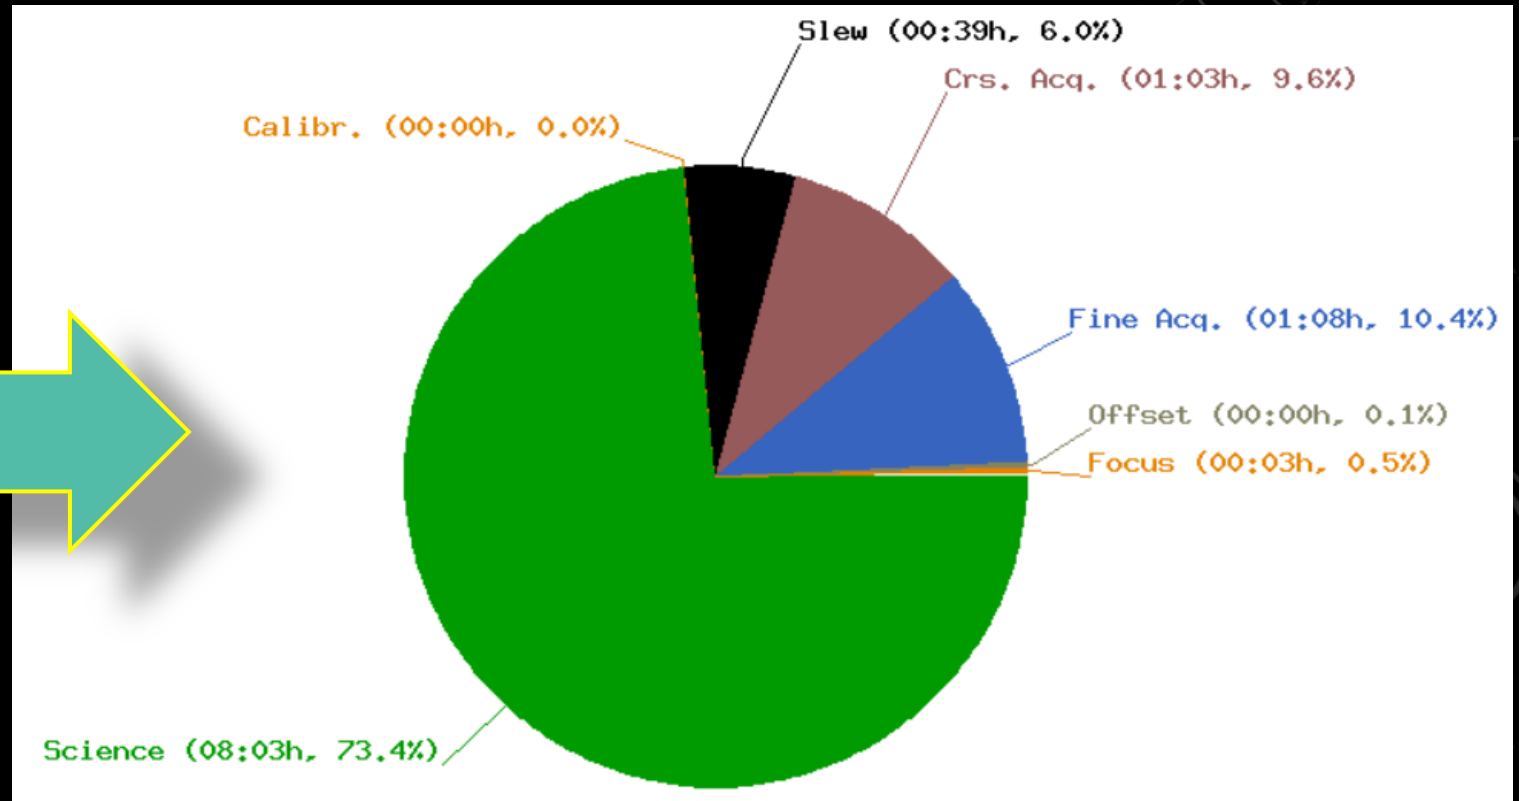

Performance Metrics Keck Observatory

Shui Hung Kwok

12/8/2016

Duty-Cycle Metrics

- From Events to Activities

Telescope Telemetry Data

[Metrics 2](#)

[Tickets Stats](#)

Indirect
measurement:
time spent on
pointing

User feedback: Time lost tickets

Direct measurement: Pointing tests

Indirect measurement:

- How much time spent on pointing?
 - Let's count the number of pointing stars

Raw Science Data Rate