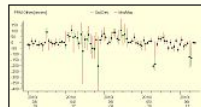

[4 Wks Tickets](#)

[Day by day](#)

[Seeing Histogram](#)

[FWHM](#)

[Guider / Centroids](#)
[TrackErr1 / TrackErr2](#)

[Slew targets](#)

[Science Time](#)

[Top Performers](#)

[Servo Error](#)
[Overview / Mtr Currs](#)

[CA/CE Chart / Histograms](#)

[MAGIQ Status](#)

[Guider Images](#)
[Webcam Images](#) [Videos](#)

[Met Logs](#)

[PRMO vs AZ / PRMO vs EL](#)

[LTCS Logs](#)

[PRMO Stats](#)

[Air Traffic / Stats](#)
[Flightaware Live](#)

[K1 AO Laser Log](#)

Example: Pointing Performance and Metrics

How to measure the pointing performance?

User feedback:
how many
complaints

Direct
measurement:
pointing test

Indirect
measurement:
time spent on
pointing

User feedback: Time lost tickets

Direct measurement: Pointing tests

Indirect measurement:

- How much time spent on pointing?
 - Let's count the number of pointing stars