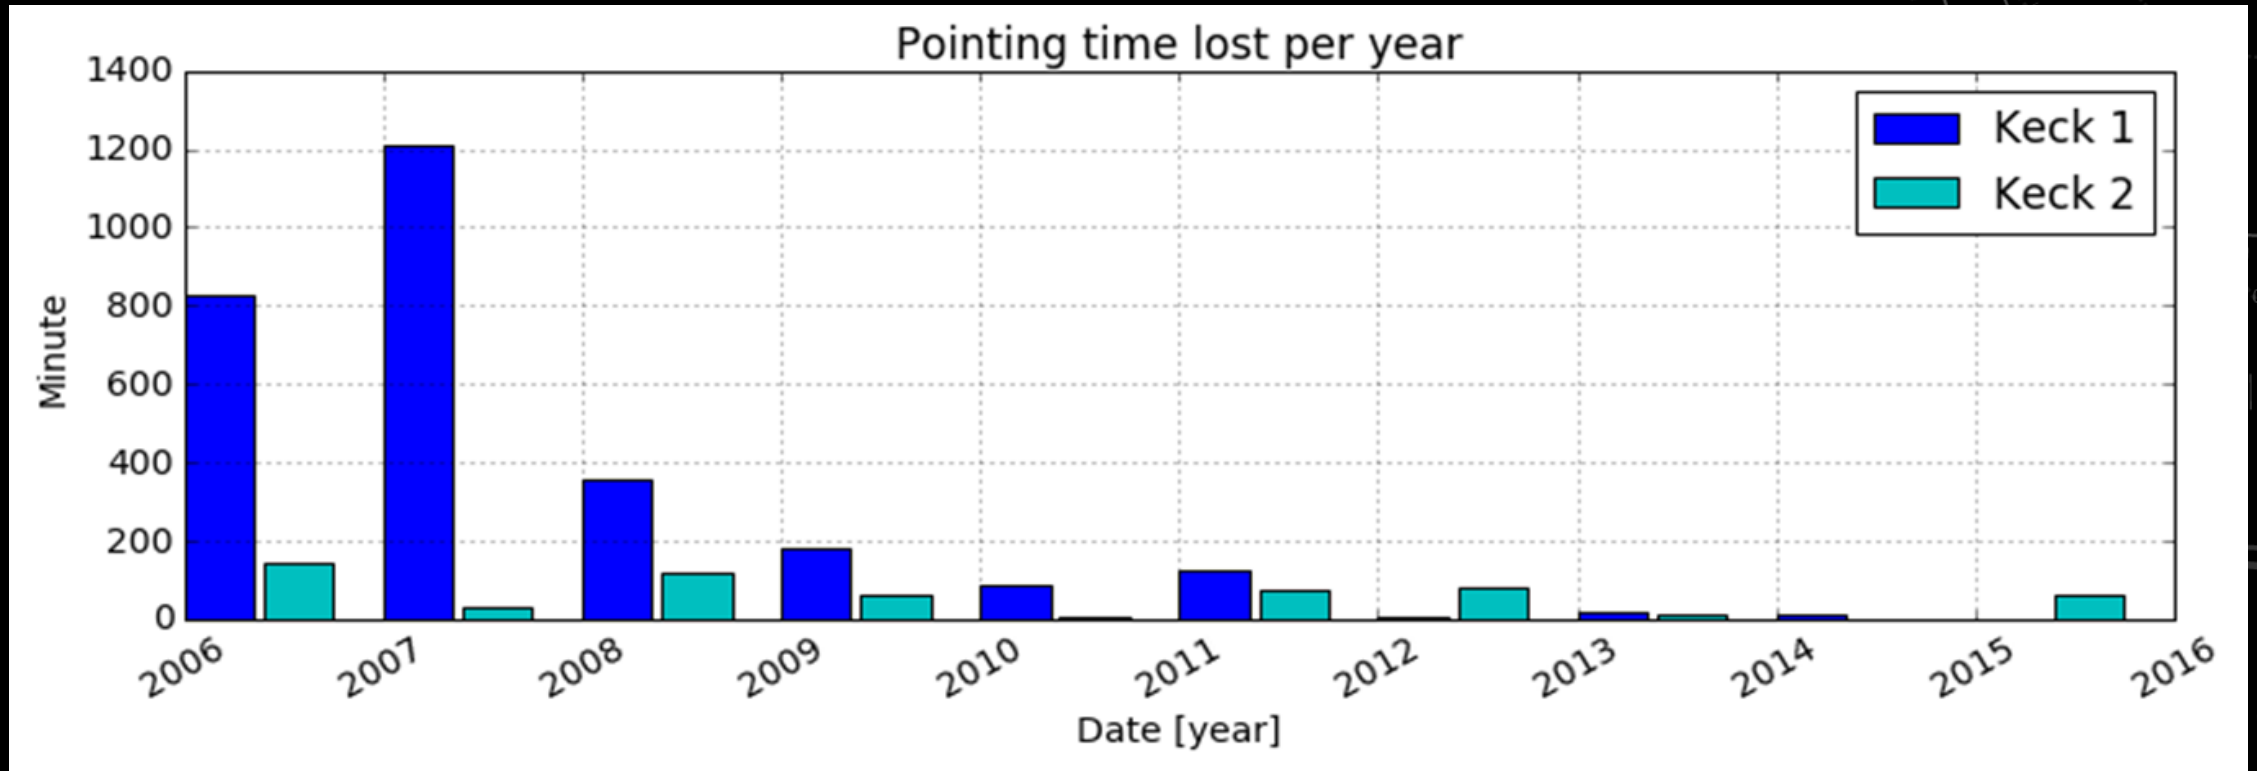

[Air Traffic / Stats](#)
[Flightaware Live](#)

[K1 AO Laser Log](#)

Example: Pointing Performance and Metrics

How to measure the pointing performance?

User feedback:
how many
complaints

Direct
measurement:
pointing test

Indirect
measurement:
time spent on
pointing

User feedback: Time lost tickets

Direct measurement: Pointing tests

Indirect measurement:

- How much time spent on pointing?
 - Let's count the number of pointing stars