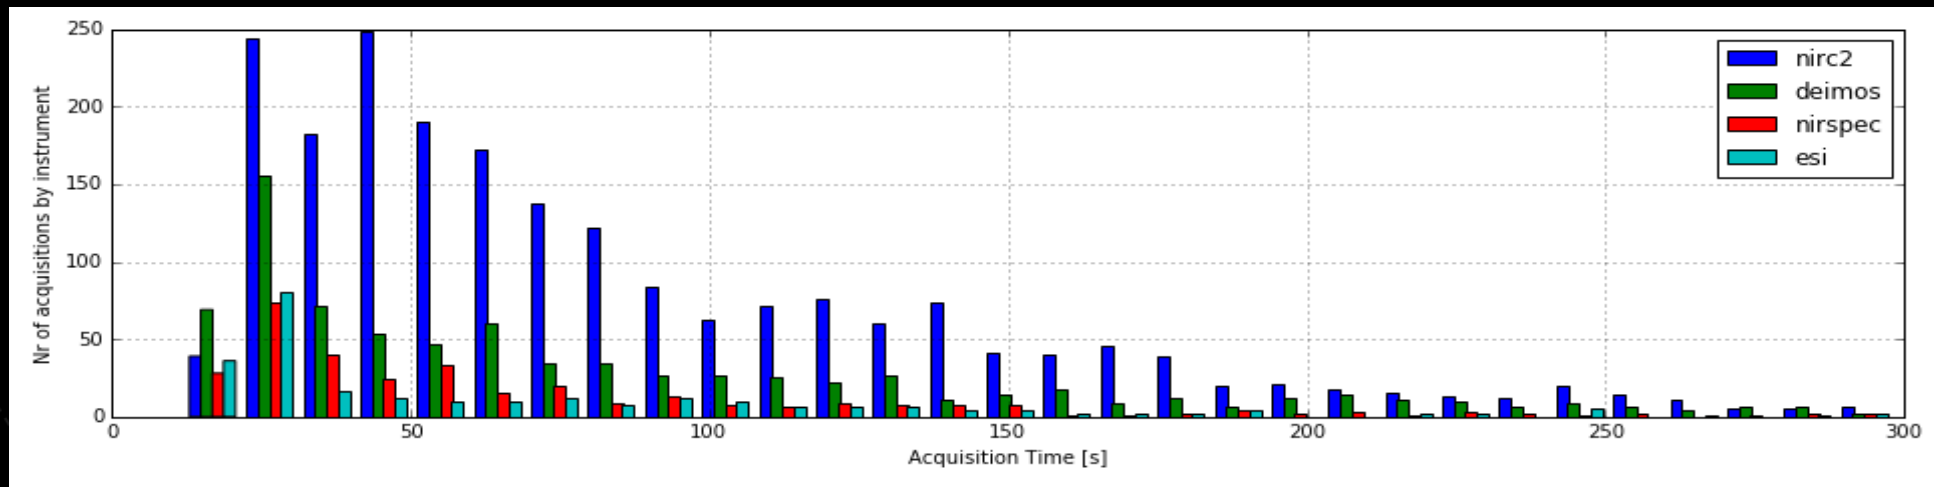

Acquisition Times Keck 1 and Keck 2