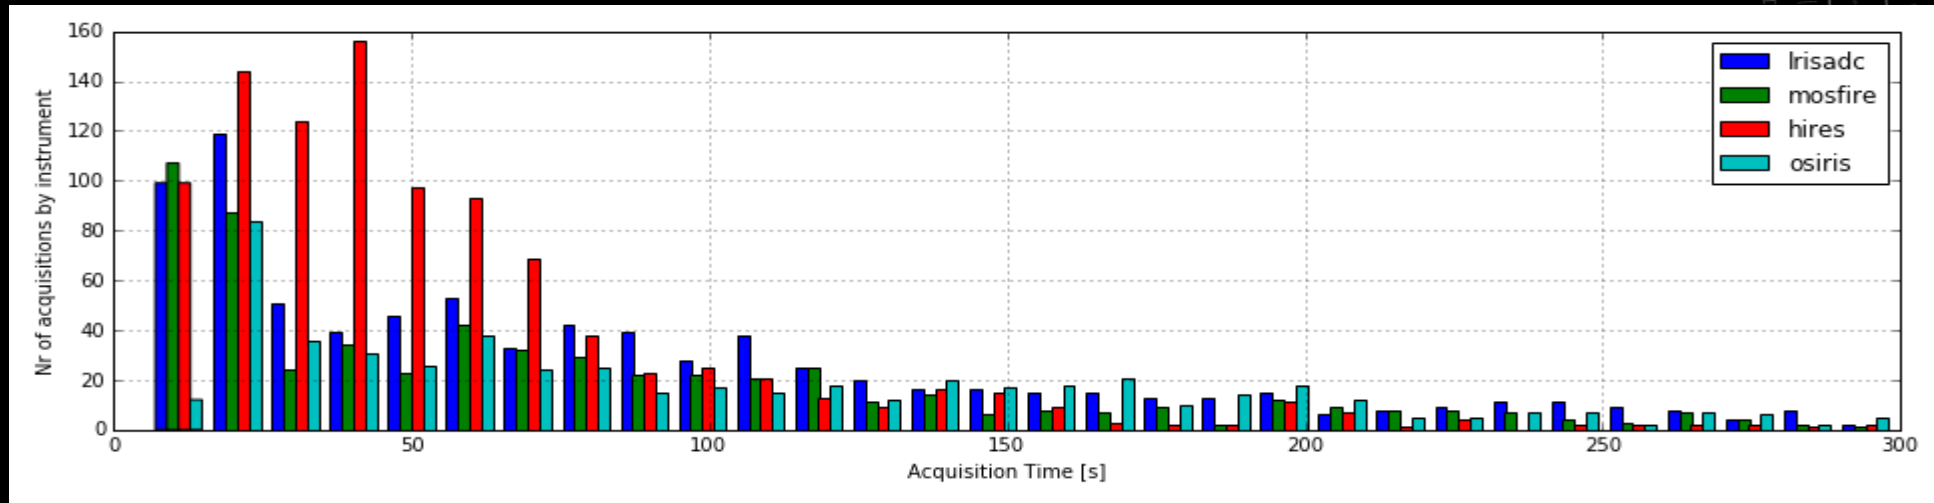

[Air Traffic / Stats](#)
[Flightaware Live](#)

[K1 AO Laser Log](#)

Example: Pointing Performance and Metrics

How to measure the pointing performance?

User feedback:
how many
complaints

Direct
measurement:
pointing test

Indirect
measurement:
time spent on
pointing

User feedback: Time lost tickets

Direct measurement: Pointing tests

Indirect measurement:

- How much time spent on pointing?
 - Let's count the number of pointing stars

Acquisition Times Keck 1 and Keck 2

Example: PRM Offsets

Example: ACS Actuator Monitoring

Act.#	Seg.#	Avg from Reset Day Avg Last 7 days	Diff -	Reset Date	Reset
92	31	187063.325 158769.333	28293.992	09/10/2014	Reset
93	31	223523.921 197783.667	25740.254	09/10/2014	Reset
26	9	193466.805 216674.000	23207.1948	06/23/2016	Reset
13	5	198793.274 179378.333	19414.9404	09/10/2014	Reset
91	31	158000.897 140574.833	17426.0639	09/10/2014	Reset
54	18	140828.806 125754.167	15074.6389	07/09/2014	Reset
50	17	183043.115 168484.000	14559.1145	06/28/2012	Reset
49	17	200248.067 187444.333	12803.7338	08/15/2014	Reset
15	5	109321.984 96917.833	12404.1507	09/10/2014	Reset
85	29	180946.923 170296.333	10650.5895	10/31/2012	Reset
17	6	213424.653 202706.833	10627.8195	09/26/2012	Reset