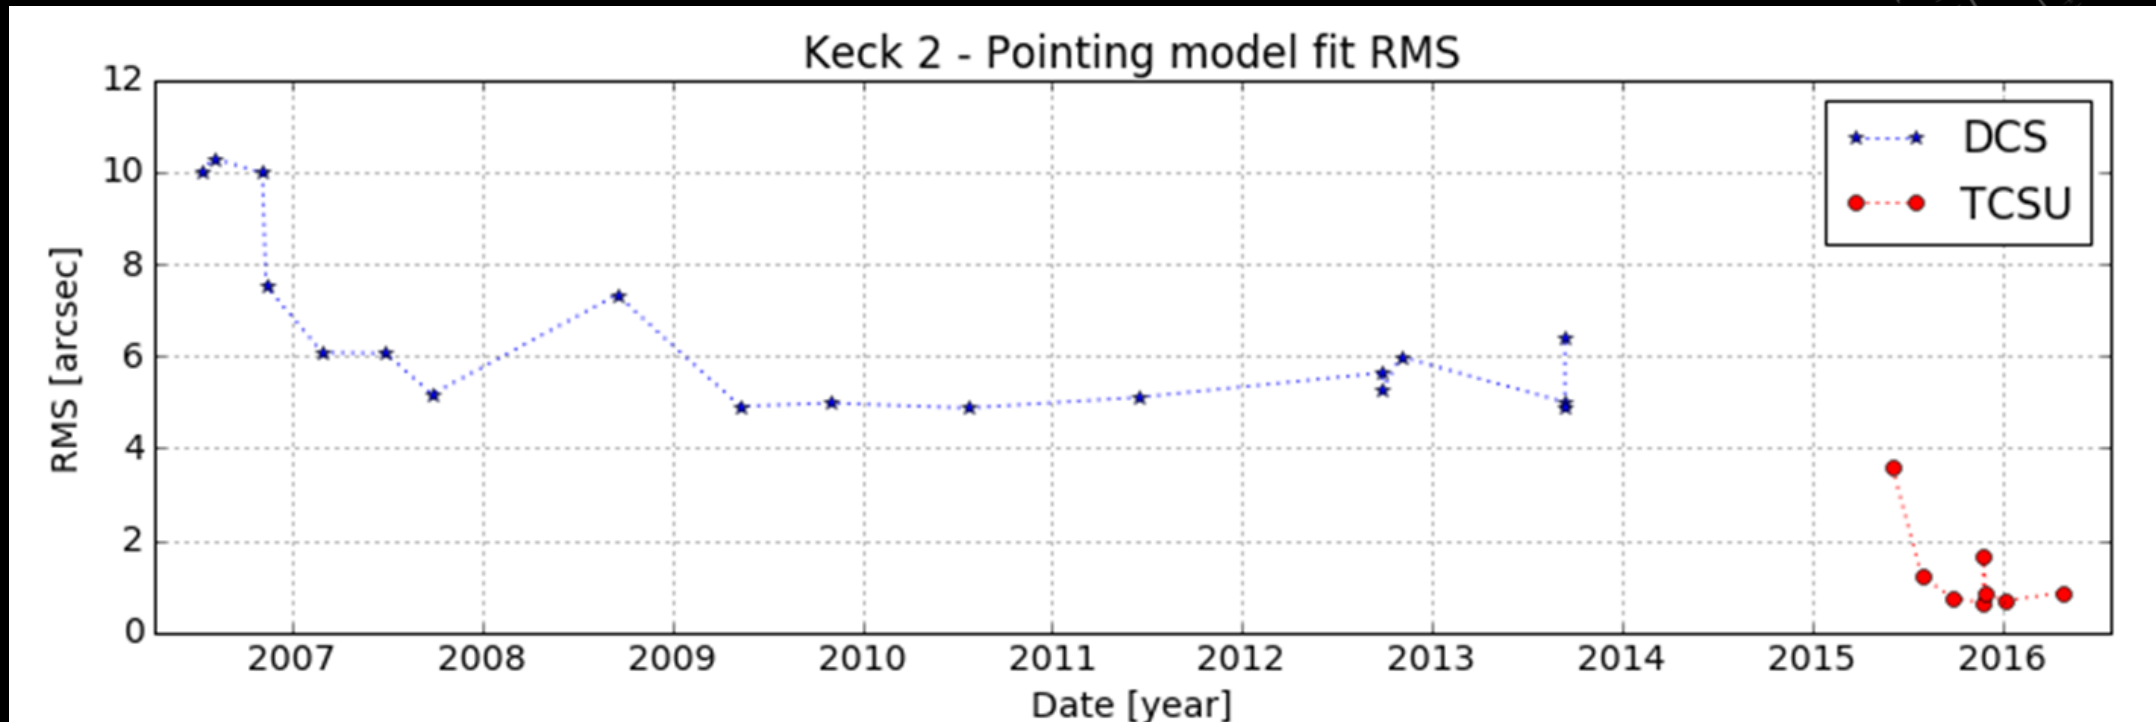

[Air Traffic / Stats](#)
[Flightaware Live](#)

[K1 AO Laser Log](#)

Example: Pointing Performance and Metrics

How to measure the pointing performance?

User feedback:
how many
complaints

Direct
measurement:
pointing test

Indirect
measurement:
time spent on
pointing

User feedback: Time lost tickets

Direct measurement: Pointing tests

Indirect measurement:

- How much time spent on pointing?
 - Let's count the number of pointing stars